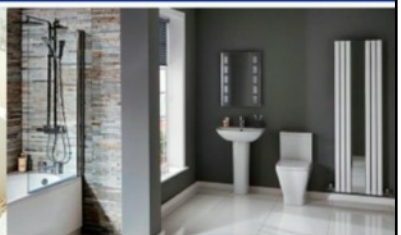

FREE planning & design service!

We use Samsung intergrated appliances!

Style Bathroom and Kitchen Specialists

📍 Visit our showroom today:
173a Burton Road,
 Lincoln LN1 3LW

☎ T: 01522 527904
 🔍 bathrooms-by-style.co.uk
 ✉ stylebathroomslincoln@gmail.com
 Open: Mon - Fri: 9am- 5pm Sat: 10am- 4pm