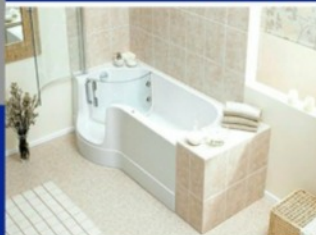

FREE planning & design service!

We use Samsung intergrated appliances!

Style Bathroom and Kitchen Specialists

📍 Visit our showroom today:
173a Burton Road,
 Lincoln LN1 3LW

☎ T: 01522 527904
 🔍 bathrooms-by-style.co.uk
 ✉ stylebathroomslincoln@gmail.com
 Open: Mon - Fri: 9am- 5pm Sat: 10am- 4pm